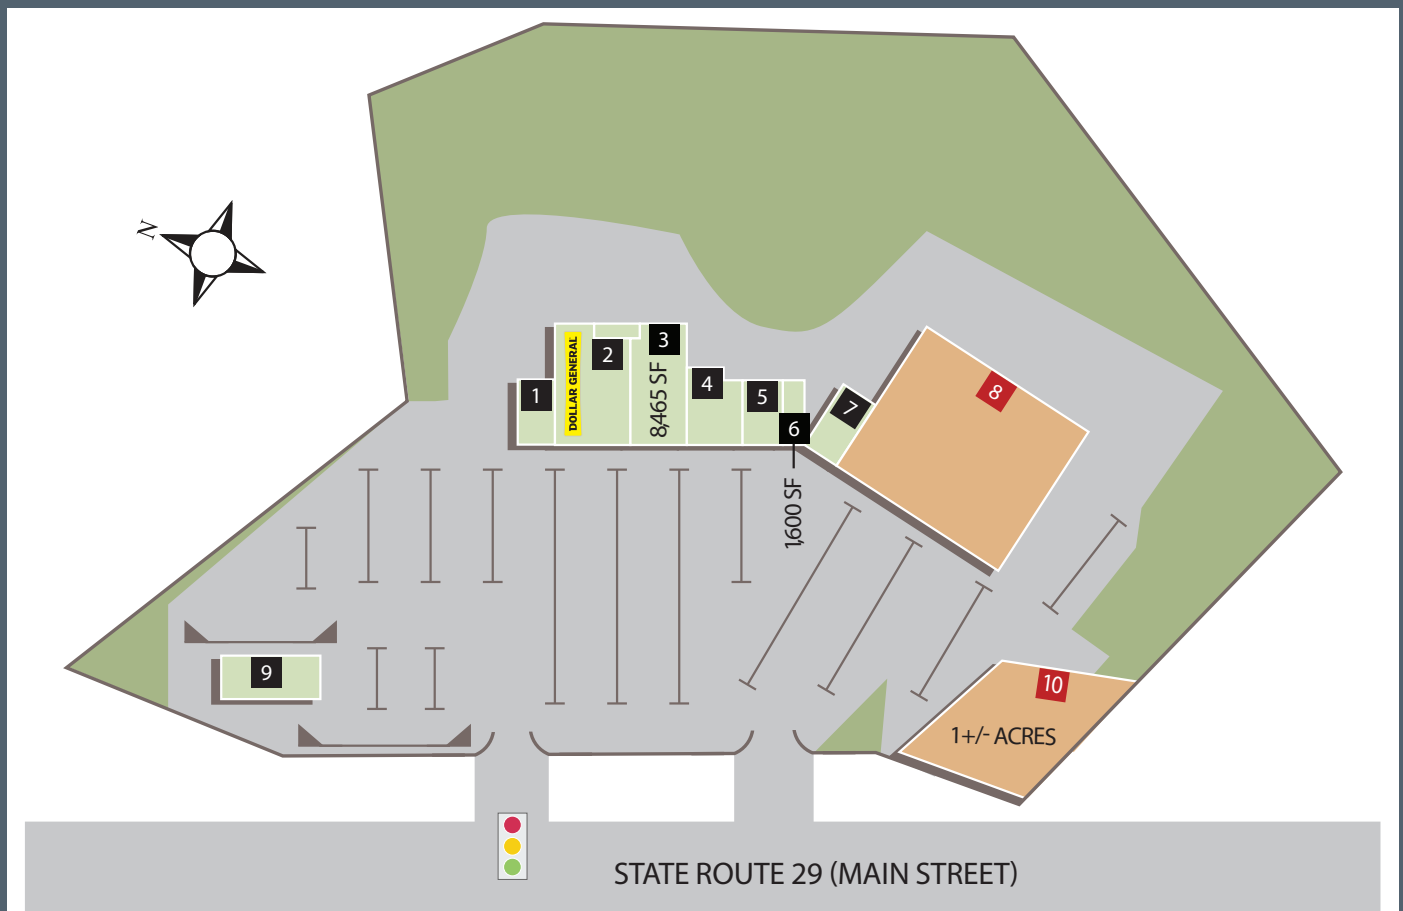

GREENWICH NY

Kmart Plaza | 1251 State Route 29

Tenant Roster

1	Subway 2,000 SF
2	Dollar General 11,560 SF
3	Thrift Store 8,465 SF
4	Geraghty Liquor 5,600 SF
5	Greenwich Pizza 3,200 SF
6	Hair Salon 1,600 SF
7	Chinese Restaurant 2,400 SF
9	Available 40,534 SF
9	McDonald's 42,825 SF
10	Available (Land Lease)