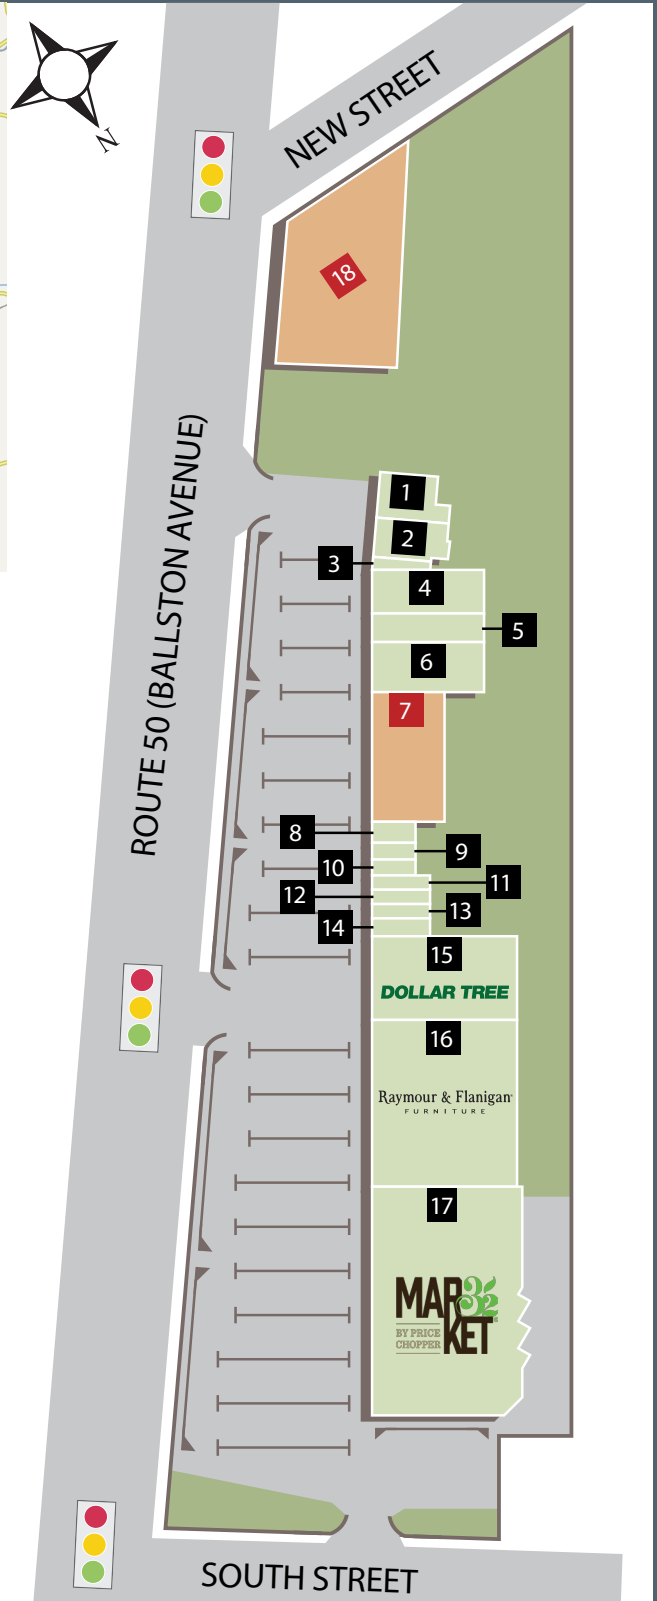

SARATOGA NY

Route 50 Plaza

150 Ballston Avenue

- Located on Ballston Avenue (Route 50)
- Minutes from the Saratoga Race Track and local hotels
- Traffic light at entrance to Shopping Center
- Traffic counts of 13,357 vehicles per day on Route 50

Total GLA 206,808 SF

Demographics	1 Mile	5 Miles	10 Miles
Total Population	9,696	48,918	103,464
Households	5,186	20,978	43,025
Avg HH Income	\$77,827	\$94,370	\$92,062

Key Tenants

Raymour & Flanigan®

FURNITURE

SARATOGA NY

Route 50 Plaza | 150 Ballston Avenue

Tenant Roster

1	Saratoga Federal Credit Union 5,700 SF
2	Mama Mia Pizza 5,500 SF
3	Quarters Bar & Grill 1,305 SF
4	Advance Auto Parts 10,976 SF
5	Zoom Tan/European Wax Center 6,180 SF
6	Benson's Pet Center 9,270 SF
7	Available 18,000 SF
8	Carpet Store 2,100 SF
9	City Nails 1,200 SF
10	Ramen Noodles 1,240 SF
11	Eyelash Bar 1,600 SF
12	Cell Phones For Less 1,600 SF
13	Spa City Wine & Spirits 1,600 SF
14	Chinese Restaurant 2,000 SF
15	Dollar Tree 23,400 SF
16	Raymour & Flanigan 46,600 SF
17	Market32 by Price Chopper 68,537 SF
18	Available (Land Lease) 46,331 SF