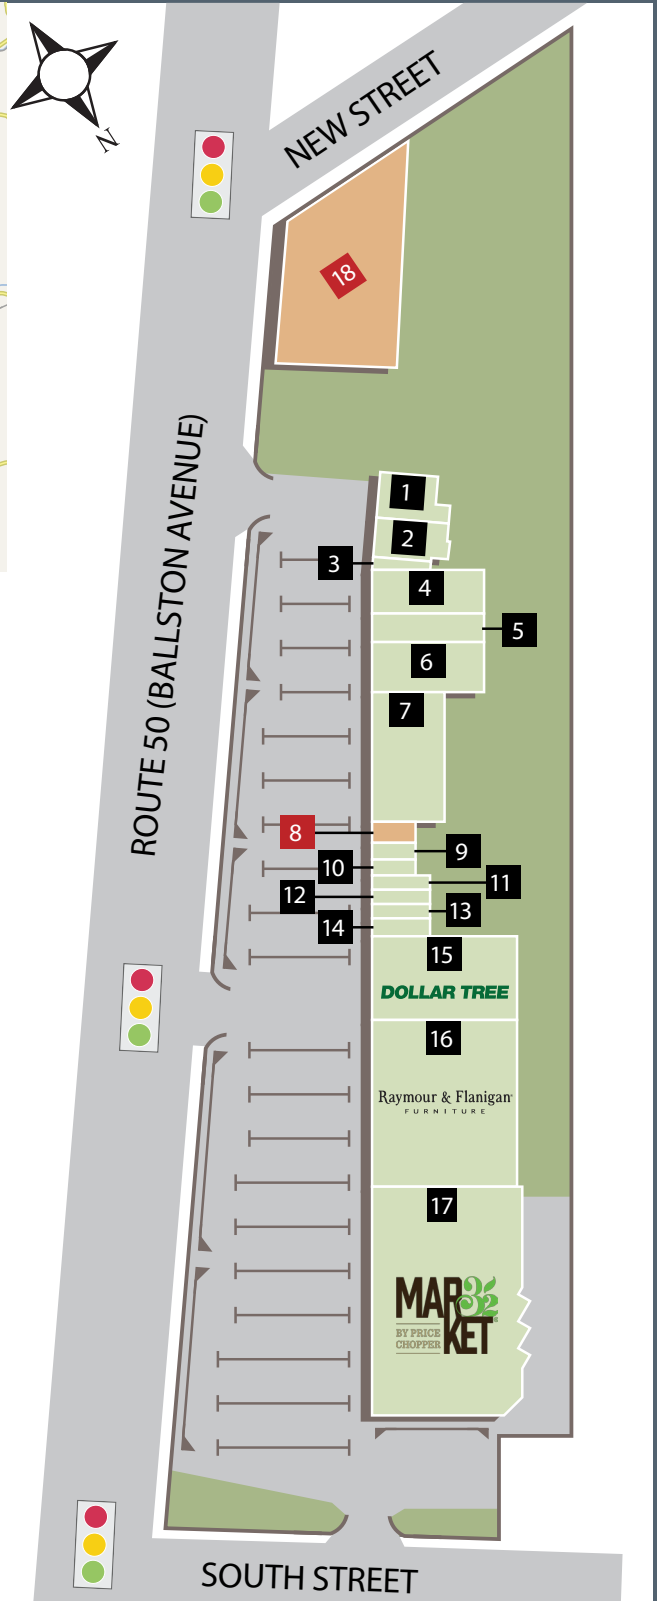

SARATOGA NY

Route 50 Plaza

150 Ballston Avenue

- Located on Ballston Avenue (Route 50)
- Minutes from the Saratoga Race Track and local hotels
- Traffic light at entrance to Shopping Center
- Traffic counts of 13,357 vehicles per day on Route 50

Total GLA 206,808 SF

Demographics	1 Mile	5 Miles	10 Miles
Total Population	9,696	48,918	103,464
Households	5,186	20,978	43,025
Avg HH Income	\$77,827	\$94,370	\$92,062

Key Tenants

GIBRALTAR
MANAGEMENT COMPANY INC.

SARATOGA NY

Route 50 Plaza | 150 Ballston Avenue

Tenant Roster

1	Saratoga Federal Credit Union 5,700 SF
2	Mama Mia Pizza 5,500 SF
3	Quarters Bar & Grill 1,305 SF
4	Advance Auto Parts 10,976 SF
5	Zoom Tan/European Wax Center 6,180 SF
6	Benson's Pet Center 9,270 SF
7	Rite Aid 18,000 SF
8	Available 2,100 SF
9	City Nails 1,200 SF
10	Ramen Noodles 1,240 SF
11	Eyelash Bar 1,600 SF
12	Cell Phones For Less 1,600 SF
13	Spa City Wine & Spirits 1,600 SF
14	Chinese Restaurant 2,000 SF
15	Dollar Tree 23,400 SF
16	Raymour & Flanigan 46,600 SF
17	Market32 by Price Chopper 68,537 SF
18	Available (Land Lease) 46,331 SF