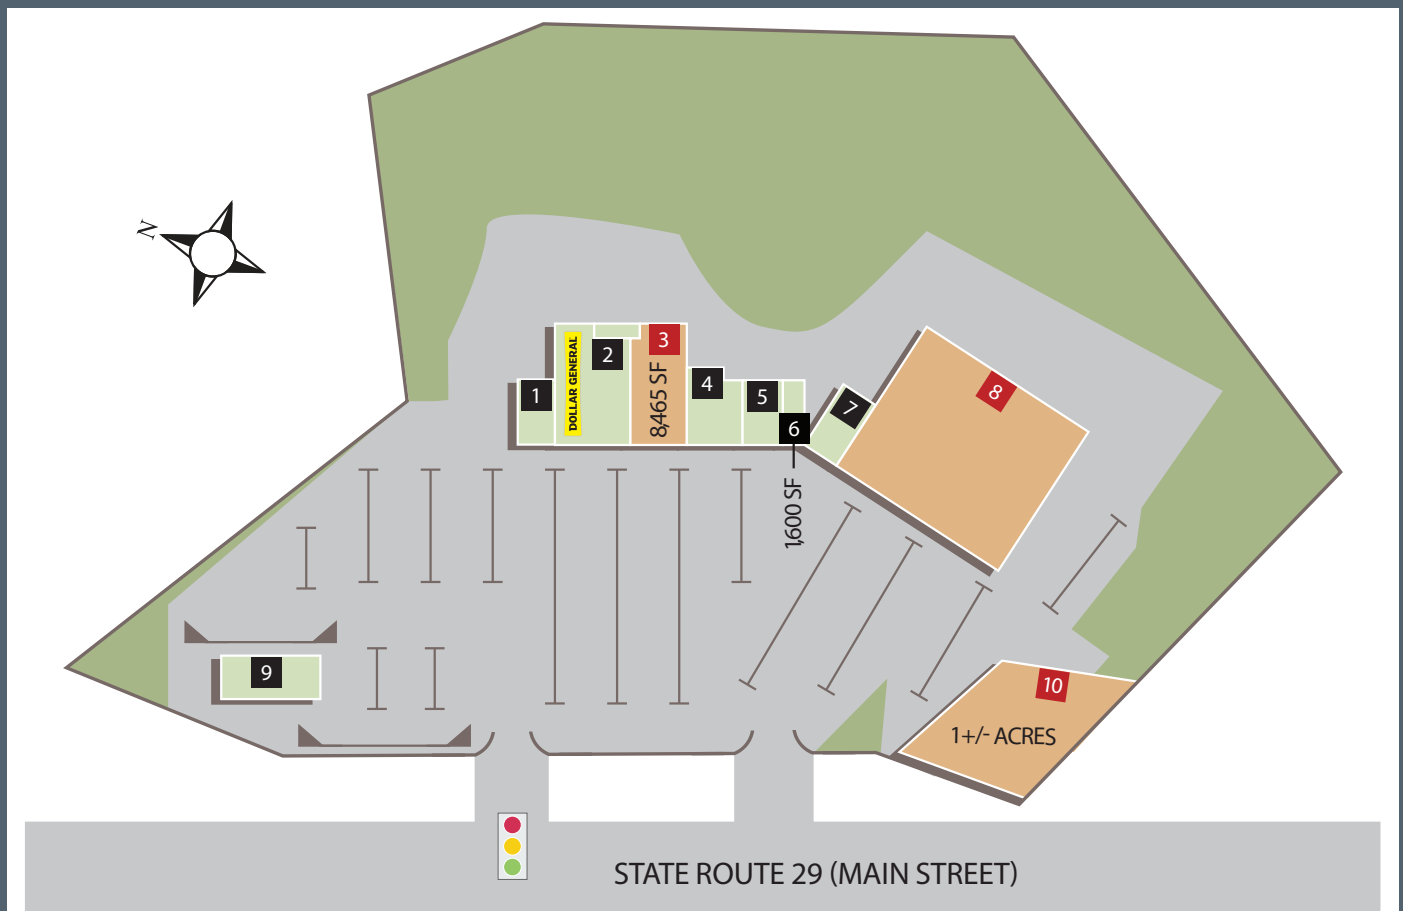

GREENWICH NY

Kmart Plaza | 1251 State Route 29

Tenant Roster

1	Subway 2,000 SF
2	Dollar General 11,560 SF
3	Available 8,465 SF
4	Geraghty Liquor 5,600 SF
5	Greenwich Pizza 3,200 SF
6	Montana's Hair Salon 1,600 SF
7	Chinese Restaurant 2,400 SF
8	Available 40,534 SF
9	McDonald's 42,825 SF
10	Available (Land Lease)