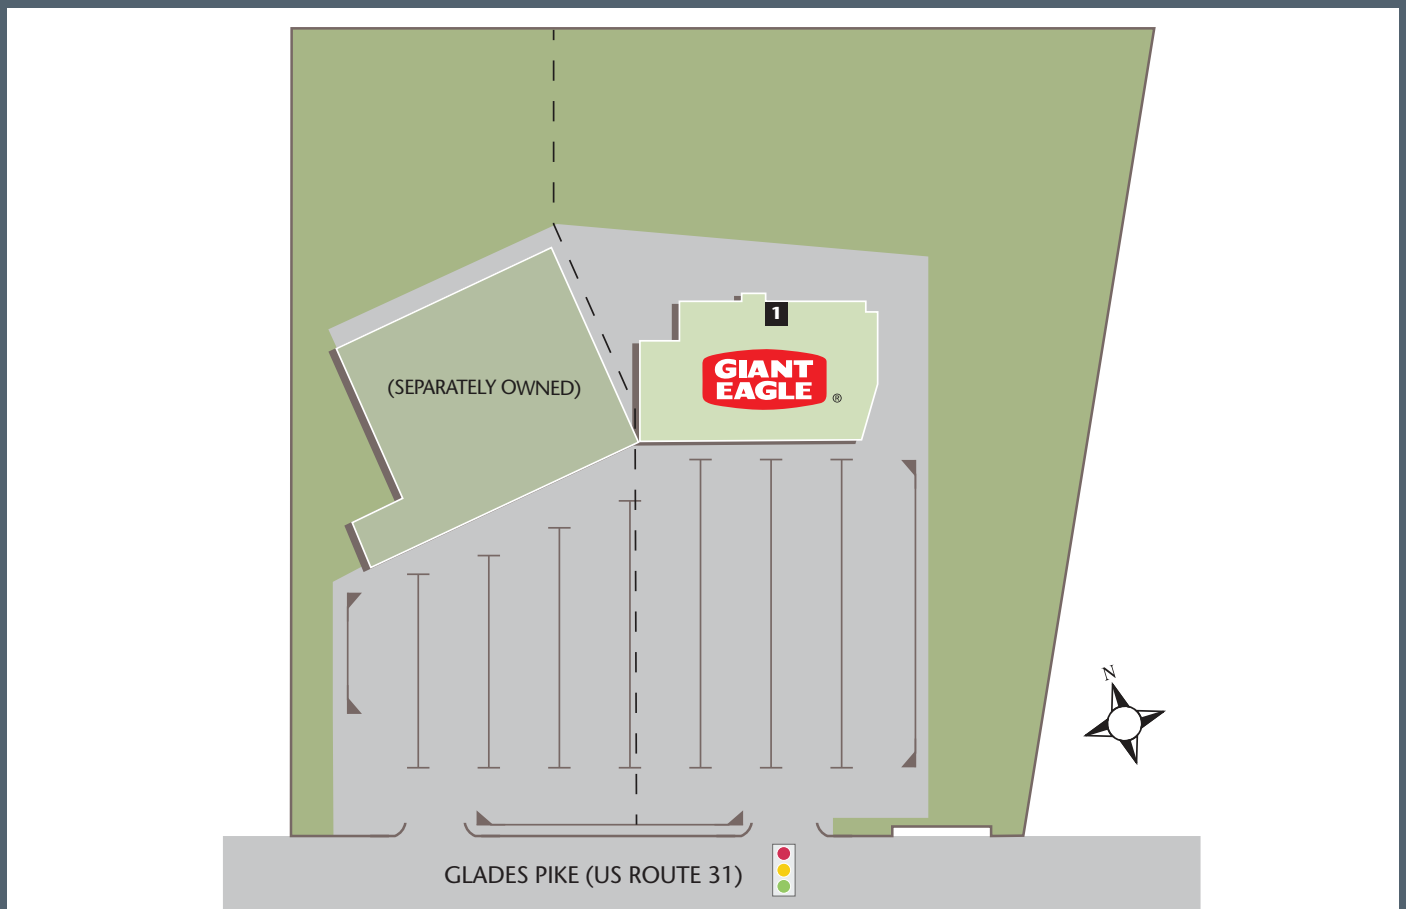

SOMERSET PA

4192 Glades Pike

Tenant Roster

1 Giant Eagle 29,090 SF

150 White Plains Road, Suite 400 | Tarrytown, NY 10591 | 914-631-6200 | gibraltarmgt.com
For leasing information, contact Scott Zelekowitz | scott@gibraltarmgt.com