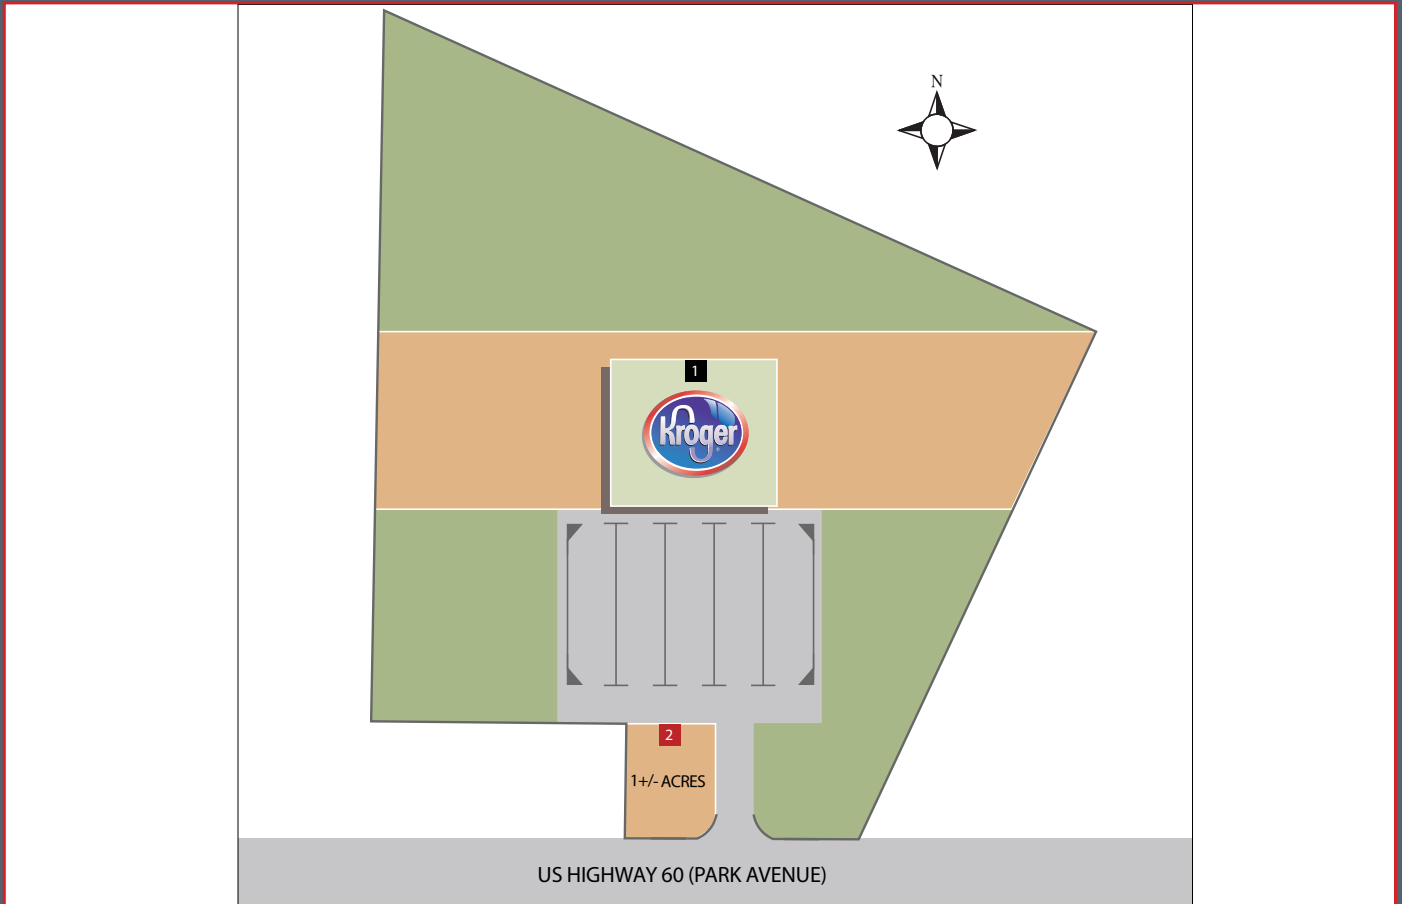

# PADUCAH KY

3141 Park Avenue (Route 60)

## Tenant Roster

1	Kroger 55,200 SF
2	Available - Land Lease 1 +/- Acre

150 White Plains Road, Suite 400 | Tarrytown, NY 10591 | 914-631-6200 | gibraltarmgt.com  
For leasing information, contact Scott Zelekowitz | scott@gibraltarmgt.com